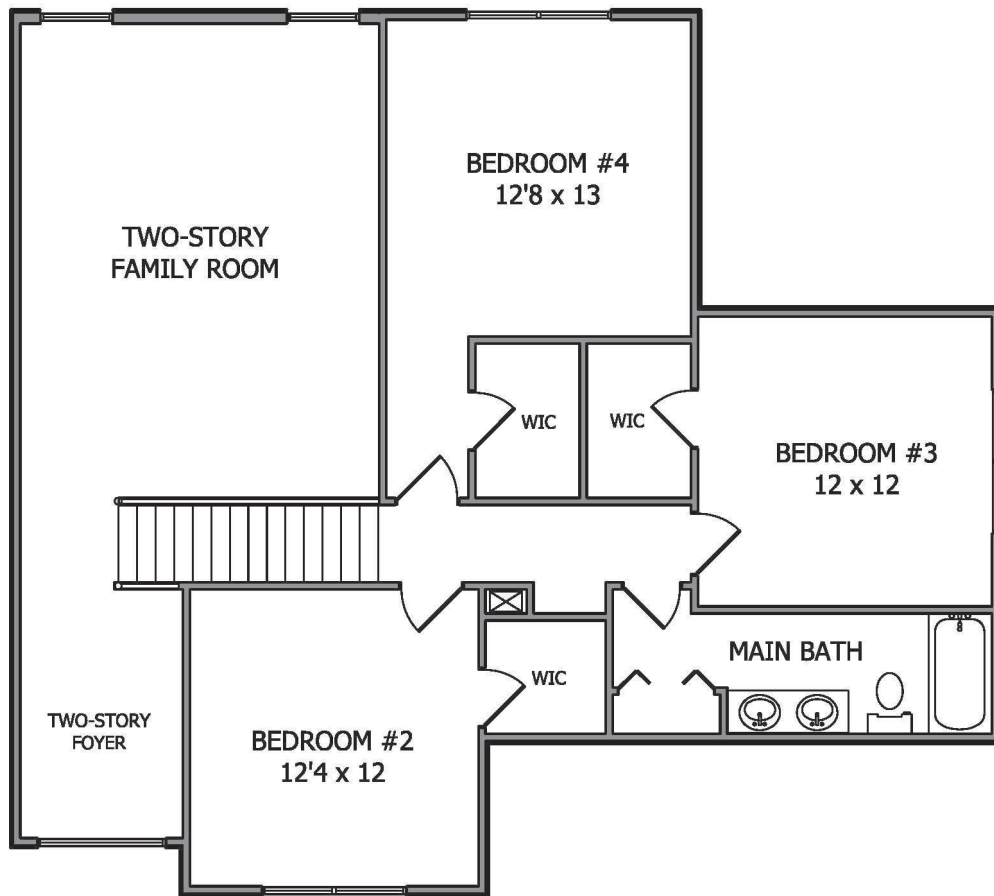

THE ALPINE

**First Floor Master
3,065 Square Feet**

This pass-out is not intended to be part of a legal contract. Ream Builders reserves the right to make changes to products, dimensions and architectural detailing at their sole discretion and without notice. Renderings and floor plans are for illustrative purposes only and may include optional items.
Copyright © 2010 Ream Builders.