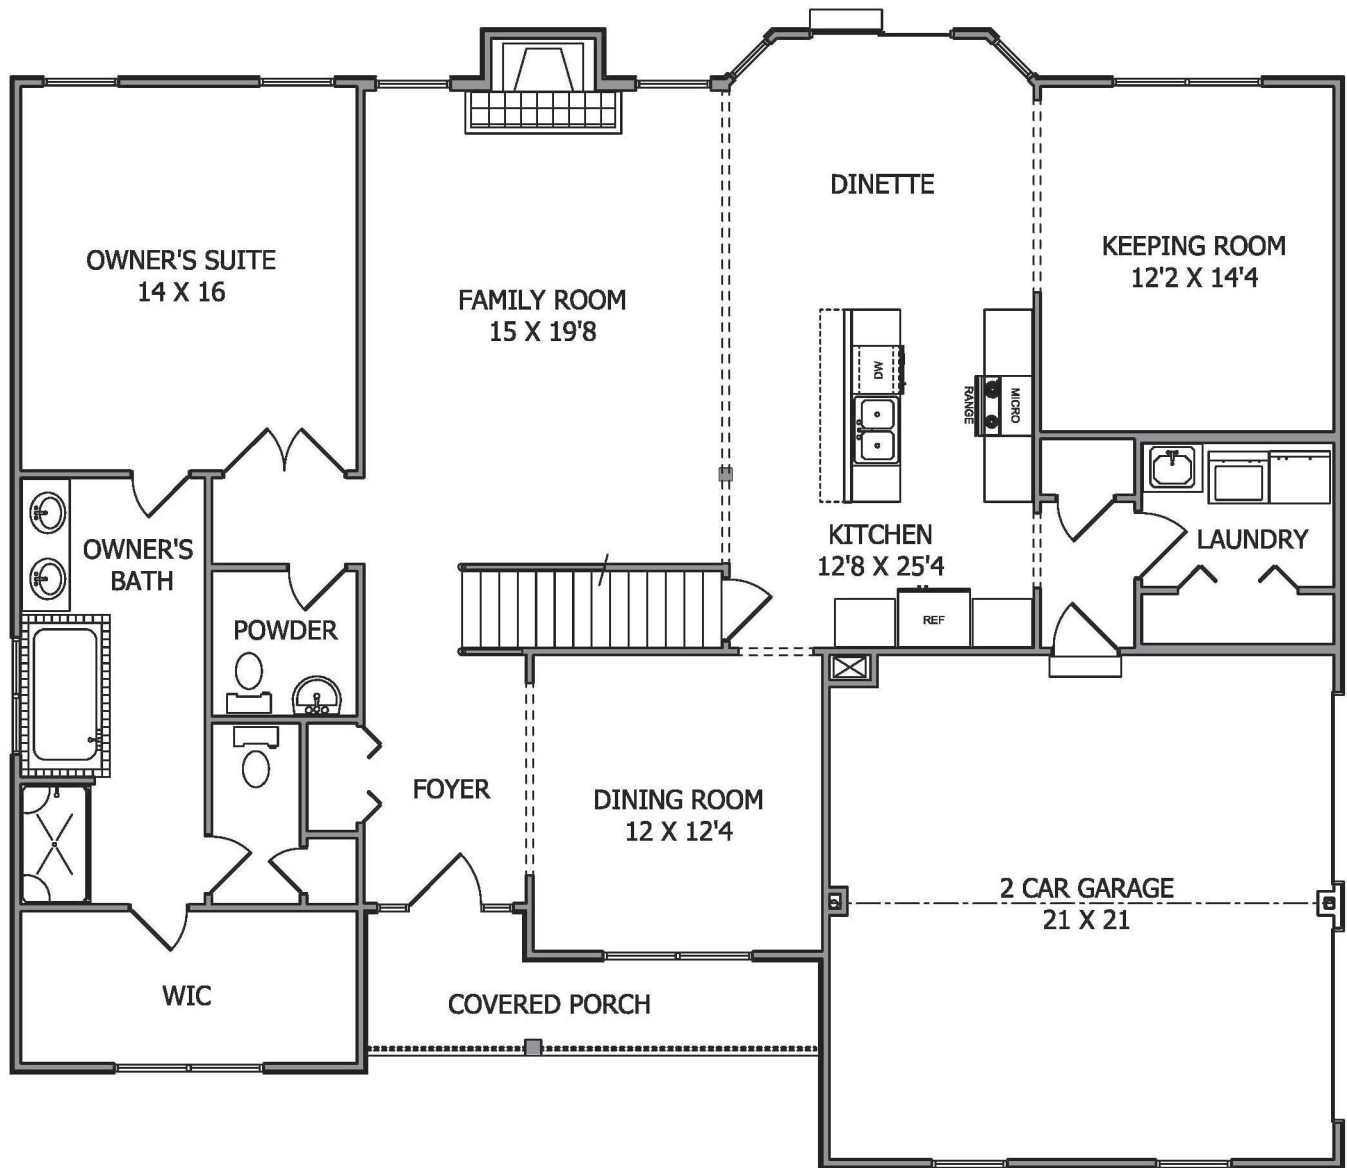

30119 Lorain Road
North Olmsted, OH 44070
info@reambuilders.com

Model (440) 572-2787
Office (440) 779-0400
Fax (440) 779-0704

THE ALPINE

**First Floor Master
3,065 Square Feet**

This pass-out is not intended to be part of a legal contract. Ream Builders reserves the right to make changes to products, dimensions and architectural detailing at their sole discretion and without notice. Renderings and floor plans are for illustrative purposes only and may include optional items.
Copyright © 2010 Ream Builders.