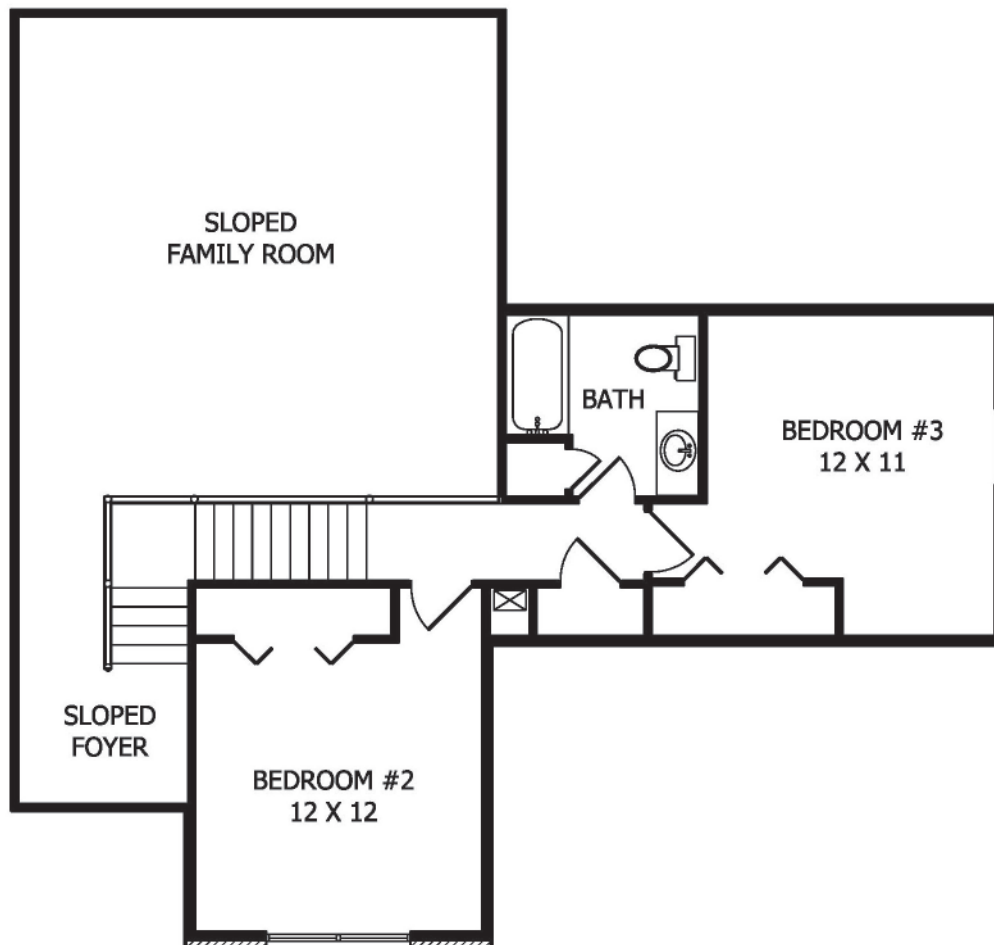

THE BERKSHIRE

**First Floor Master
2,885 Square Feet**

This pass-out is not intended to be part of a legal contract. Ream Builders reserves the right to make changes to products, dimensions and architectural detailing at their sole discretion and without notice. Renderings and floor plans are for illustrative purposes only and may include optional items.
Copyright © 2010 Ream Builders.