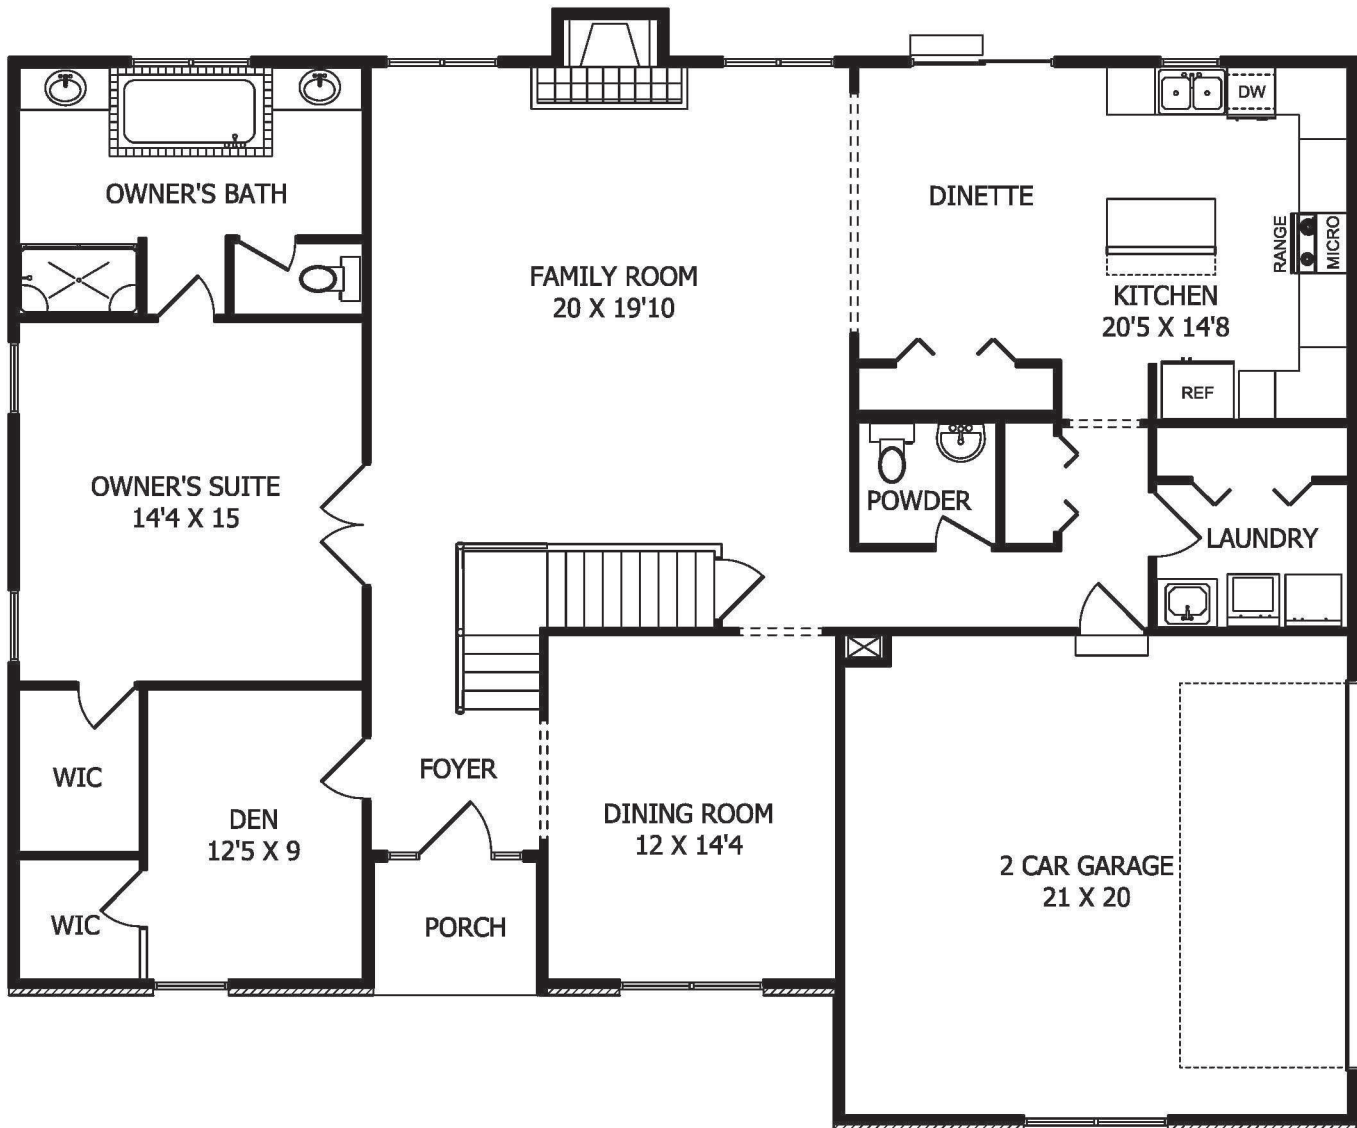

30119 Lorain Road
North Olmsted, OH 44070
info@reambuilders.com

Model (440) 572-2787
Office (440) 779-0400
Fax (440) 779-0704

THE BERKSHIRE

**First Floor Master
2,885 Square Feet**

This pass-out is not intended to be part of a legal contract. Ream Builders reserves the right to make changes to products, dimensions and architectural detailing at their sole discretion and without notice. Renderings and floor plans are for illustrative purposes only and may include optional items.
Copyright © 2010 Ream Builders.

30119 Lorain Road
North Olmsted, OH 44070
info@reambuilders.com

Model (440) 572-2787
Office (440) 779-0400
Fax (440) 779-0704

www.reambuilders.com

THE BERKSHIRE

**First Floor Master
2,885 Square Feet**

This pass-out is not intended to be part of a legal contract. Ream Builders reserves the right to make changes to products, dimensions and architectural detailing at their sole discretion and without notice. Renderings and floor plans are for illustrative purposes only and may include optional items.
Copyright © 2010 Ream Builders.