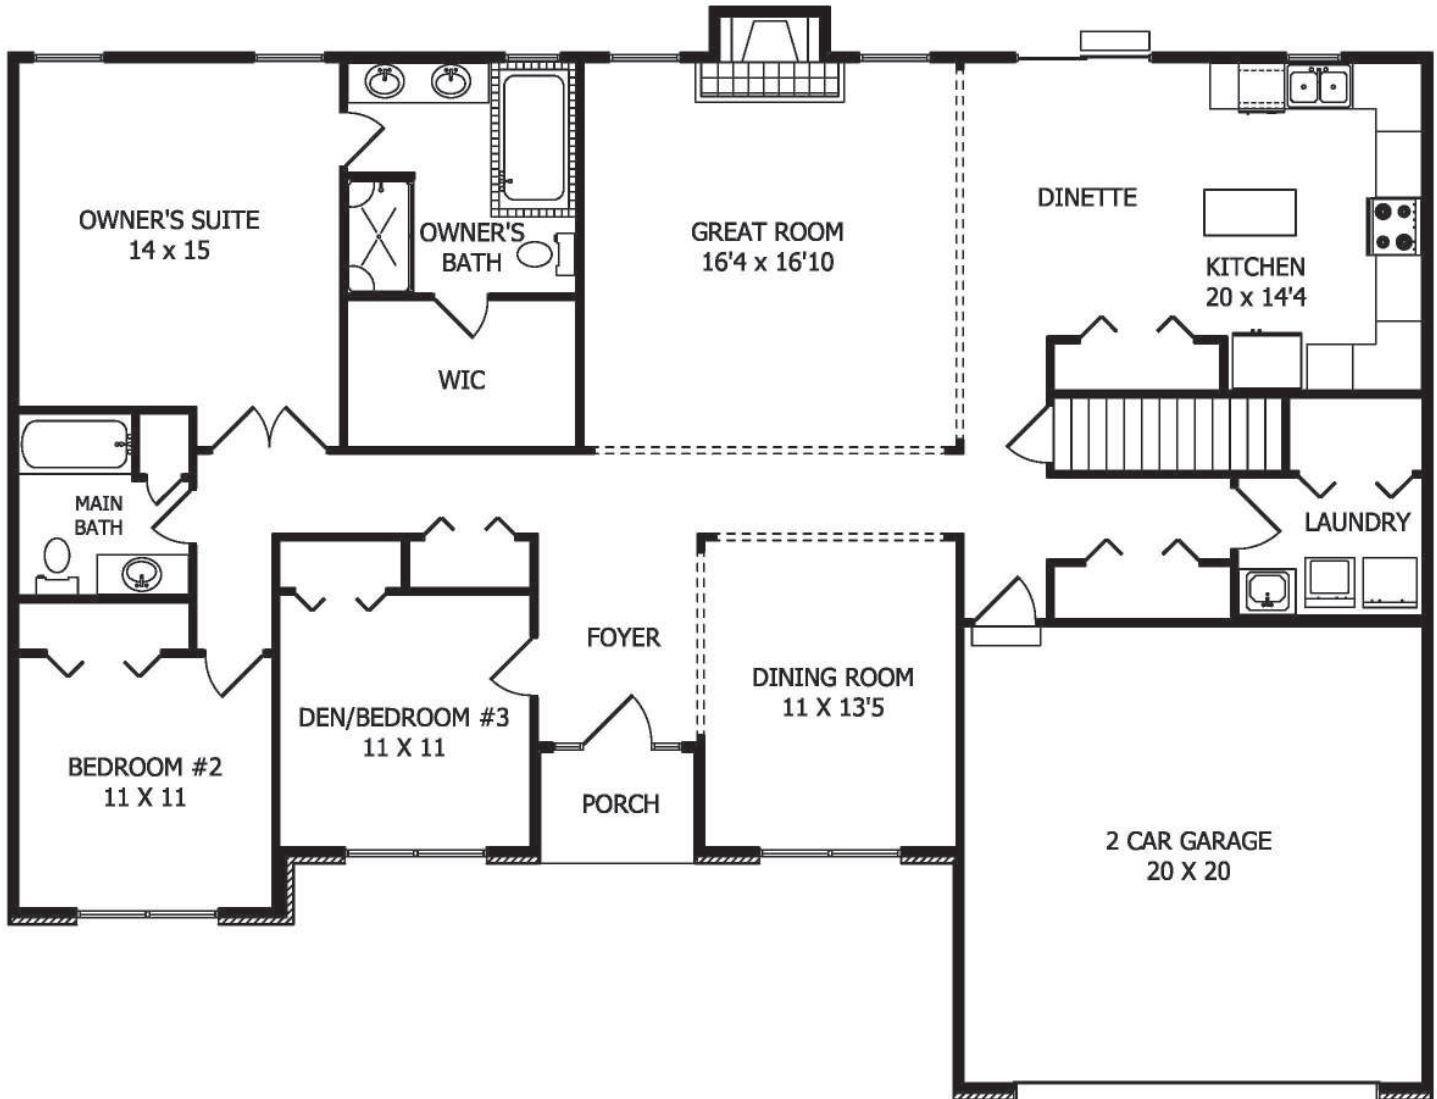

30119 Lorain Road
North Olmsted, OH 44070
info@reambuilders.com

Model (440) 572-2787
Office (440) 779-0400
Fax (440) 779-0704

THE MERIDIAN

Ranch

2,000 Square Feet

This pass-out is not intended to be part of a legal contract. Ream Builders reserves the right to make changes to products, dimensions and architectural detailing at their sole discretion and without notice. Renderings and floor plans are for illustrative purposes only and may include optional items.
Copyright © 2010 Ream Builders.