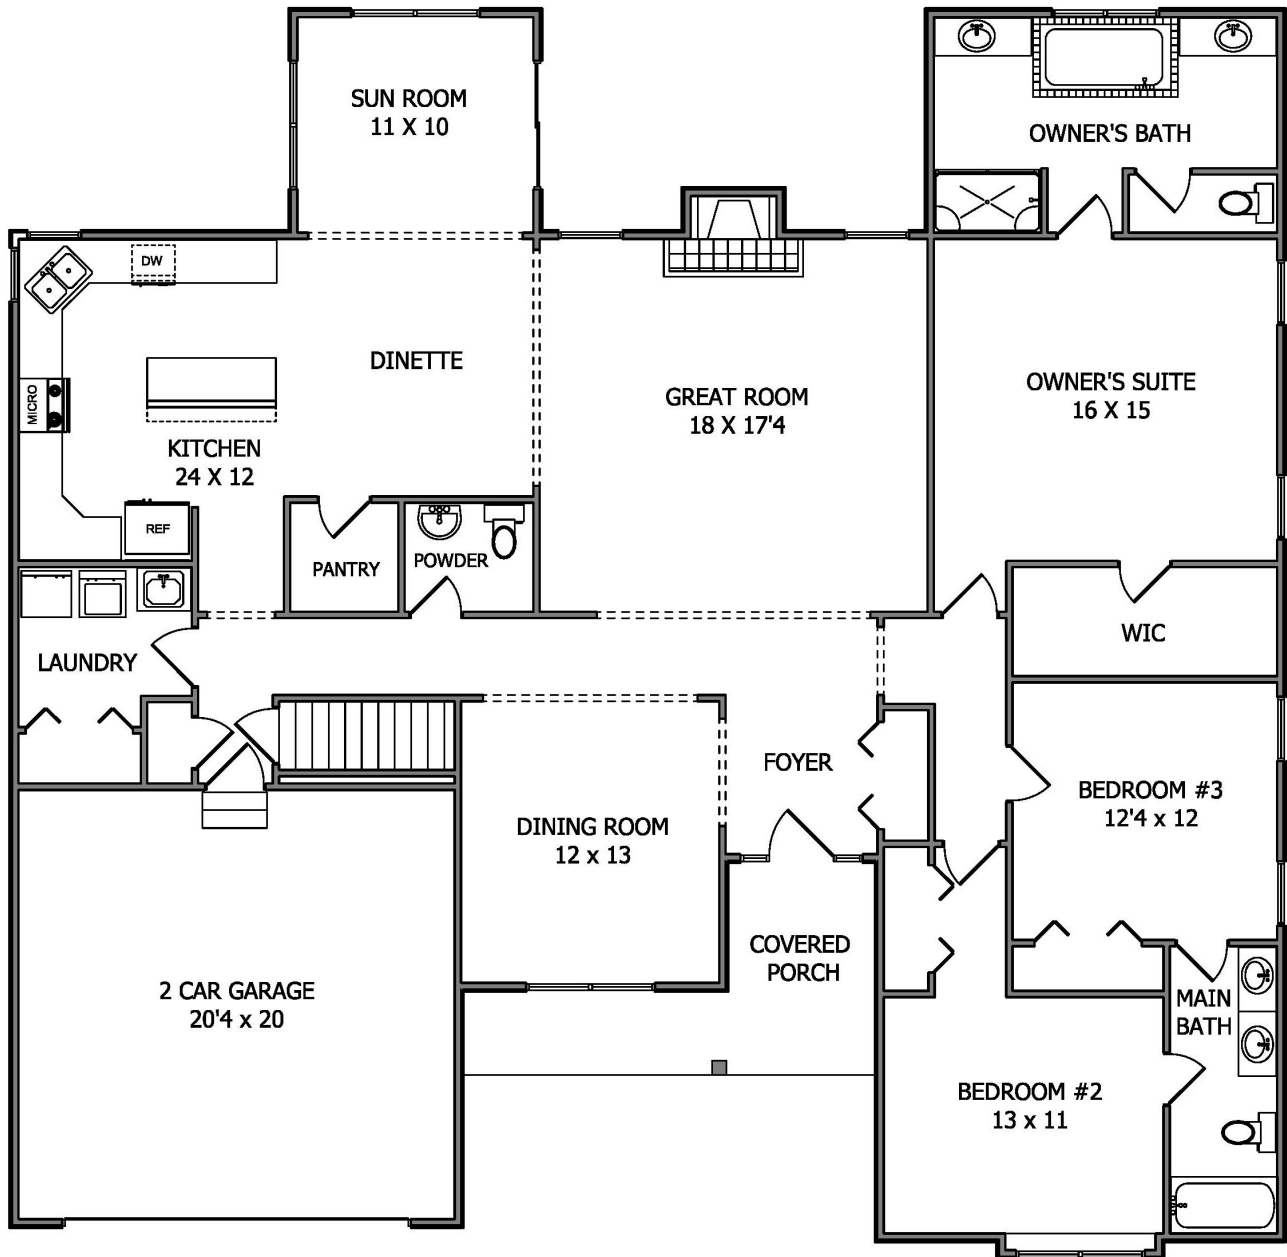

# ***THE TRISTAN***

**Ranch**

**2,400 Square Feet**

This pass-out is not intended to be part of a legal contract. Ream Builders reserves the right to make changes to products, dimensions and architectural detailing at their sole discretion and without notice. Renderings and floor plans are for illustrative purposes only and may include optional items.

## ***THE TRISTAN***

Ranch  
2,400 Square Feet

This pass-out is not intended to be part of a legal contract. Ream Builders reserves the right to make changes to products, dimensions and architectural detailing at their sole discretion and without notice. Renderings and floor plans are for illustrative purposes only and may include optional items.  
Copyright © 2010 Ream Builders.